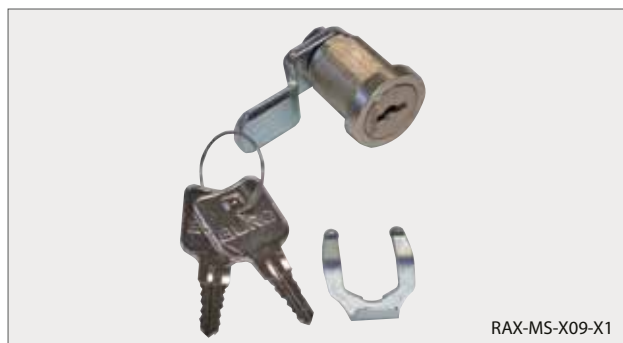

RAX-MS-X07-X1

RAX-MS-X07-X1

Round BURG lock for fully glass door of wall mounted cabinets + 2x common key.

RAX-MS-X09-X1

RAX-MS-X09-X1

Round BURG lock for rack side panels + 2x common key.

RAX-MS-X25-X1

RAX-MS-X25-X1

Round BURG lock for plastic swing handle TRITÓN + 2x common key.

RAX-ZM-X04-X1

RAX-ZM-X04-X1

Round BURG lock for rack RMA, RZA rear panel + 2x key.

RAX-MS-X10-X1

RAX-MS-X10-X1

Key for round BURG lock – 2x common key.

RAX-MS-X97-X1

RAX-MS-X97-X1

Plastic swing handle with 4-digit mechanical code + opening by special emergency key.

Tritón® locking system

Patent: 2013-27443

■ RAX-MS-X35-X1

Plastic swing handle TRITON with round BURG lock + 2x common key.

■ RAX-MS-X68-X1

Plastic swing handle TRITON with half-cylindrical insert – 4x unique key.

■ RAX-MS-X36-X1

Plastic swing handle TRITON ready for round BURG lock or half-cylindrical insert – WITHOUT INSERTS!