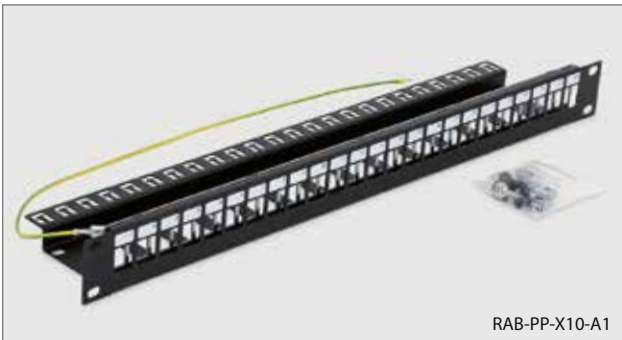

RAB-FO-X77-A1

■ RAB-FO-X77-A1, RAC-FO-X77-A1

19" sliding FO panel 1U 24x LC-D
(adapters are not included in the supply).

RAX-MS-A27-X1

■ RAX-MS-A27-X1

Splice cassette for up to 12 heat-shrink include hinges and fibre holder.

Supply contains splice holders (2x 6 heat-shrink), fibre holder with installation tool and 2 hinges for cassette stacking.

RAB-FO-X78-A1

■ RAB-FO-X78-A1, RAC-FO-X78-A1

19" sliding FO panel 1U 12x LC Quad
(adapters are not included in the supply).

RAX-MS-A26-X1

■ RAX-MS-A26-X1

Splice cassette RAX-MS-A27-X1 top cover.

RAB-PP-X10-A1

■ RAB-PP-X10-A1, RAC-PP-X10-A1

19" modular patch panel for max. 24 Keystone modules.

Supply

Screw M6 x 10	4x
Plastic washer	4x
Captive nut M6	4x