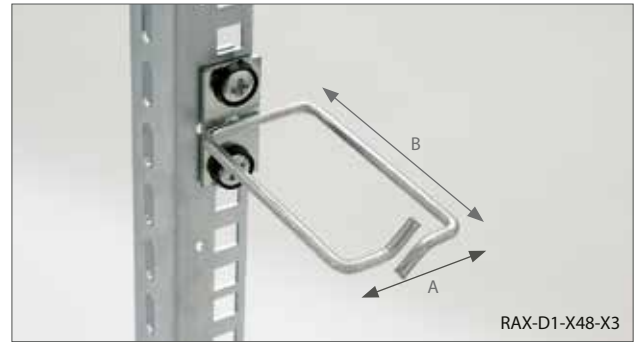

Cable management rings

■ RAX-D1-Xxx-X3

Steel cable management rings.

Supply

- Screw M6 x 10 2x
- Plastic washer 2x
- Captive nut M6 2x

Type D1	A (mm)	B (mm)
RAX-D1-X44-X3	40	40
RAX-D1-X48-X3	40	80
RAX-D1-X88-X3	80	80

■ RAX-D2-Xxx-X3

Steel cable management rings.

Supply

- Screw M6 x 10 2x
- Plastic washer 2x
- Captive nut M6 2x

Type D2	A (mm)	B (mm)
RAX-D2-X44-X3	40	40
RAX-D2-X48-X3	40	80
RAX-D2-X88-X3	80	80

■ RAX-D3-Xxx-X3

Steel cable management rings.

Supply

- Screw M6 x 10 2x
- Plastic washer 2x
- Captive nut M6 2x

Type D3	A (mm)	B (mm)
RAX-D3-X44-X3	40	40
RAX-D3-X48-X3	40	80
RAX-D3-X88-X3	80	80