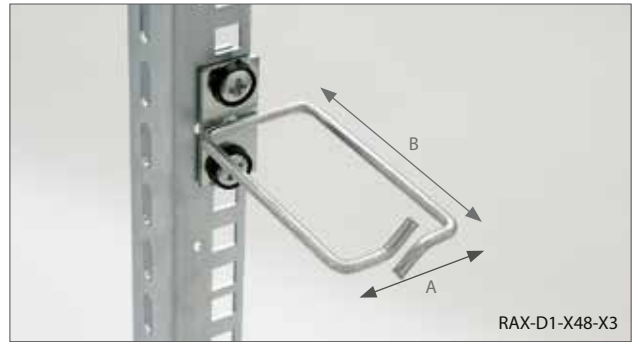

## ■ RAX-D1-Xxx-X3

Steel cable management rings.

### Supply

- Screw M6 x 10 ..... 2x
- Plastic washer ..... 2x
- Captive nut M6 ..... 2x

Type D1	A (mm)	B (mm)
RAX-D1-X44-X3	40	40
RAX-D1-X48-X3	40	80
RAX-D1-X88-X3	80	80