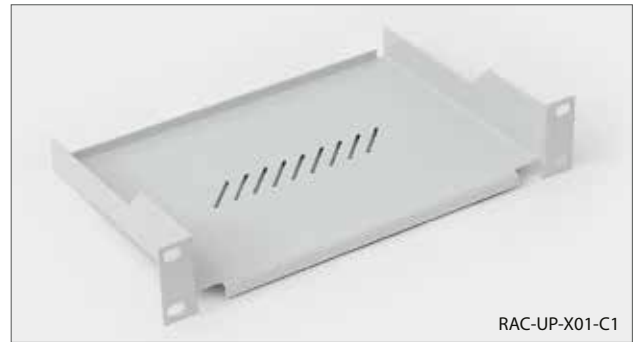

10" accessories

RAB-PP-X03-C1

■ RAB-PP-X03-C1, RAC-PP-X03-C1
10" modular patch panel for max. 10 keystone modules.

Supply

Screw M6 x 10	4x
Plastic washer	4x
Captive nut M6	4x

RAC-UP-X01-C1

■ RAB-UP-X01-C1, RAC-UP-X01-C1
10" shelf, depth 150 mm.

Supply

Screw M6 x 10	4x
Plastic washer	4x
Captive nut M6	4x

RAC-FO-X01-C1

■ RAB-FO-X01-C1, RAC-FO-X01-C1
10" fibre optic box 1U, 8 ST connectors.

Supply

Screw M6 x 10	4x
Plastic washer	4x
Captive nut M6	4x

RAC-FO-X01-C2

■ RAB-FO-X01-C2, RAC-FO-X01-C2
10" fibre optic box 1U, 8 SC connectors.

Supply

Screw M6 x 10	4x
Plastic washer	4x
Captive nut M6	4x

RAB-ZP-X01-C1

■ RAB-ZP-X01-C1, RAC-ZP-X01-C1
10" blanking panel 1U.

Supply

Screw M6 x 10	4x
Plastic washer	4x
Captive nut M6	4x

RAB-VP-X02-C1

■ RAB-VP-X02-C1, RAC-VP-X02-C1
10" cable management panel 1U, a small ring 3x.

Supply

Screw M6 x 10	4x
Plastic washer	4x
Captive nut M6	4x